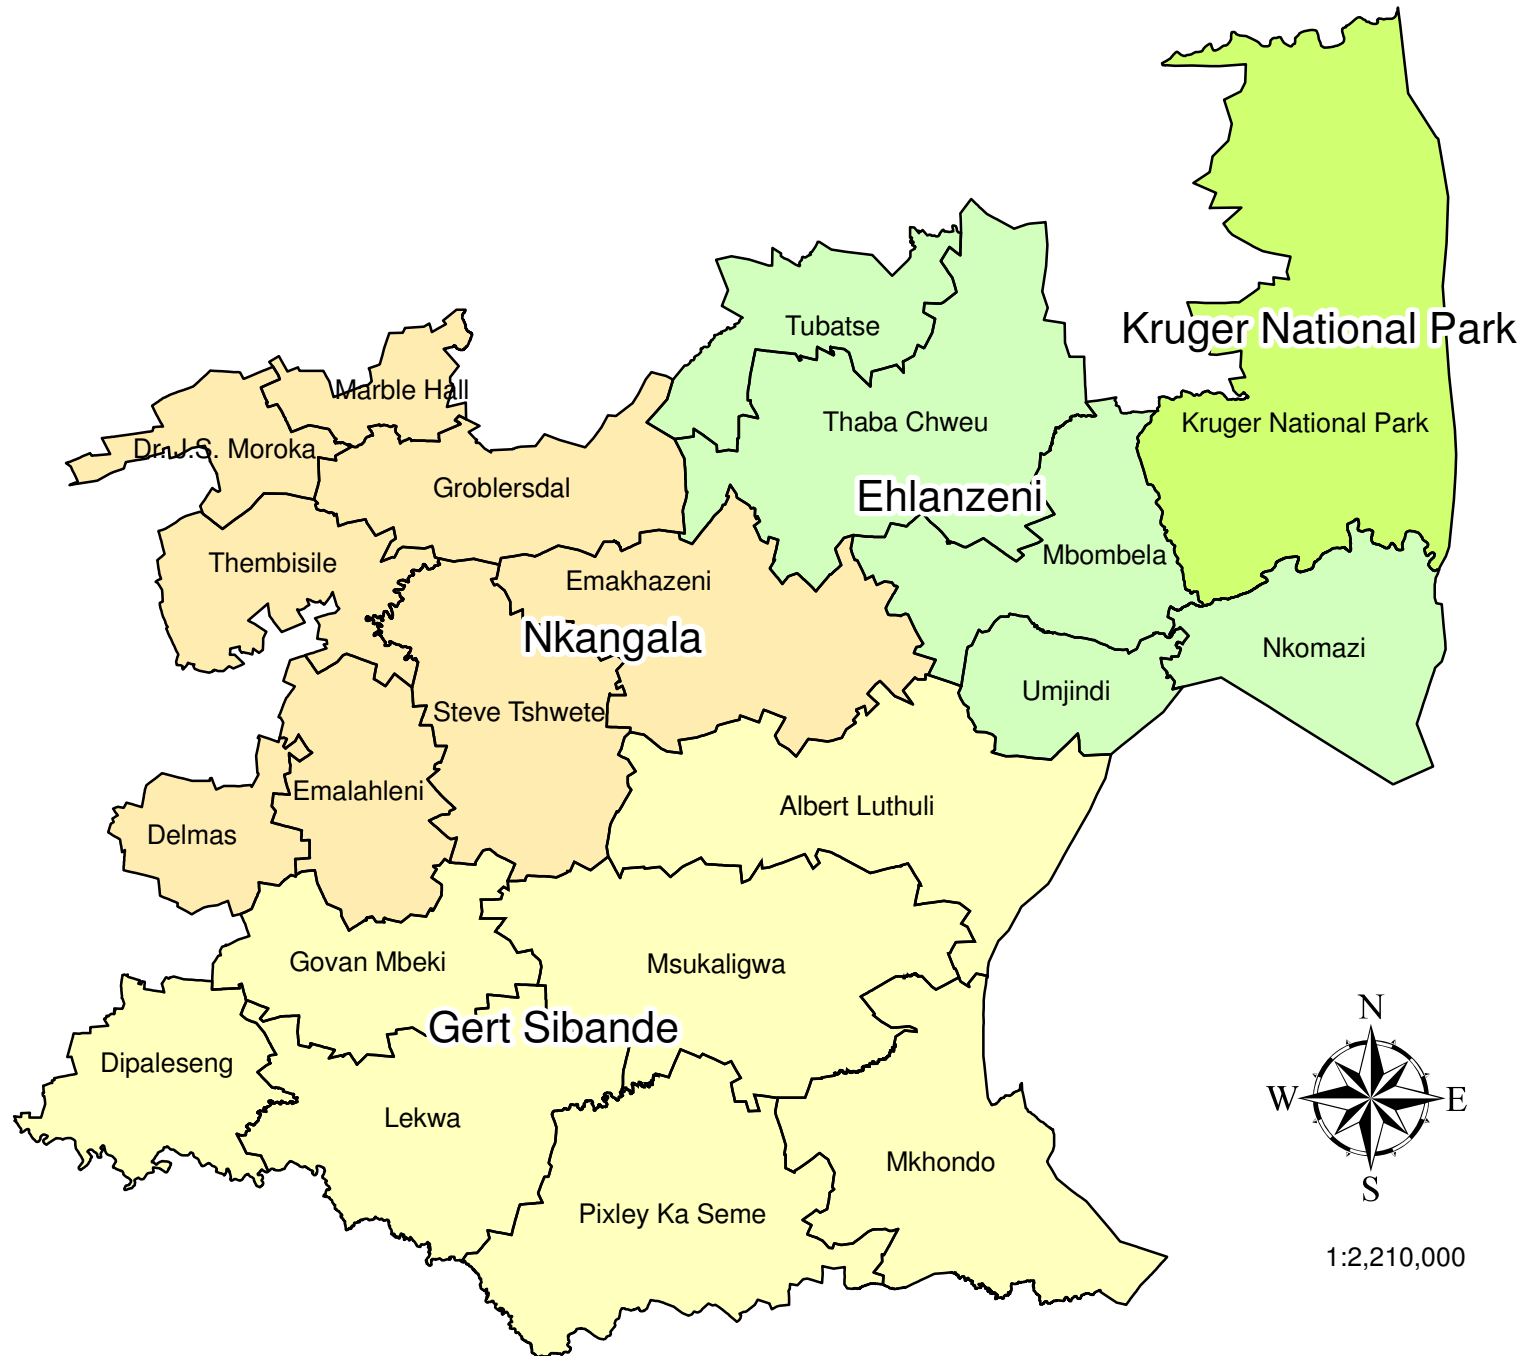

MPUMALANGA PROVINCE

Department of Agriculture
& Land Administration

Regions and Municipalities
within
Mpumalanga

Legend

Regions

-  Ehlanzeni
-  Gert Sibande
-  Kruger National Park
-  Nkangala

1:2,210,000

Compiled by:
Resource Management & Land Use Planning
DALA - Mpumalanga