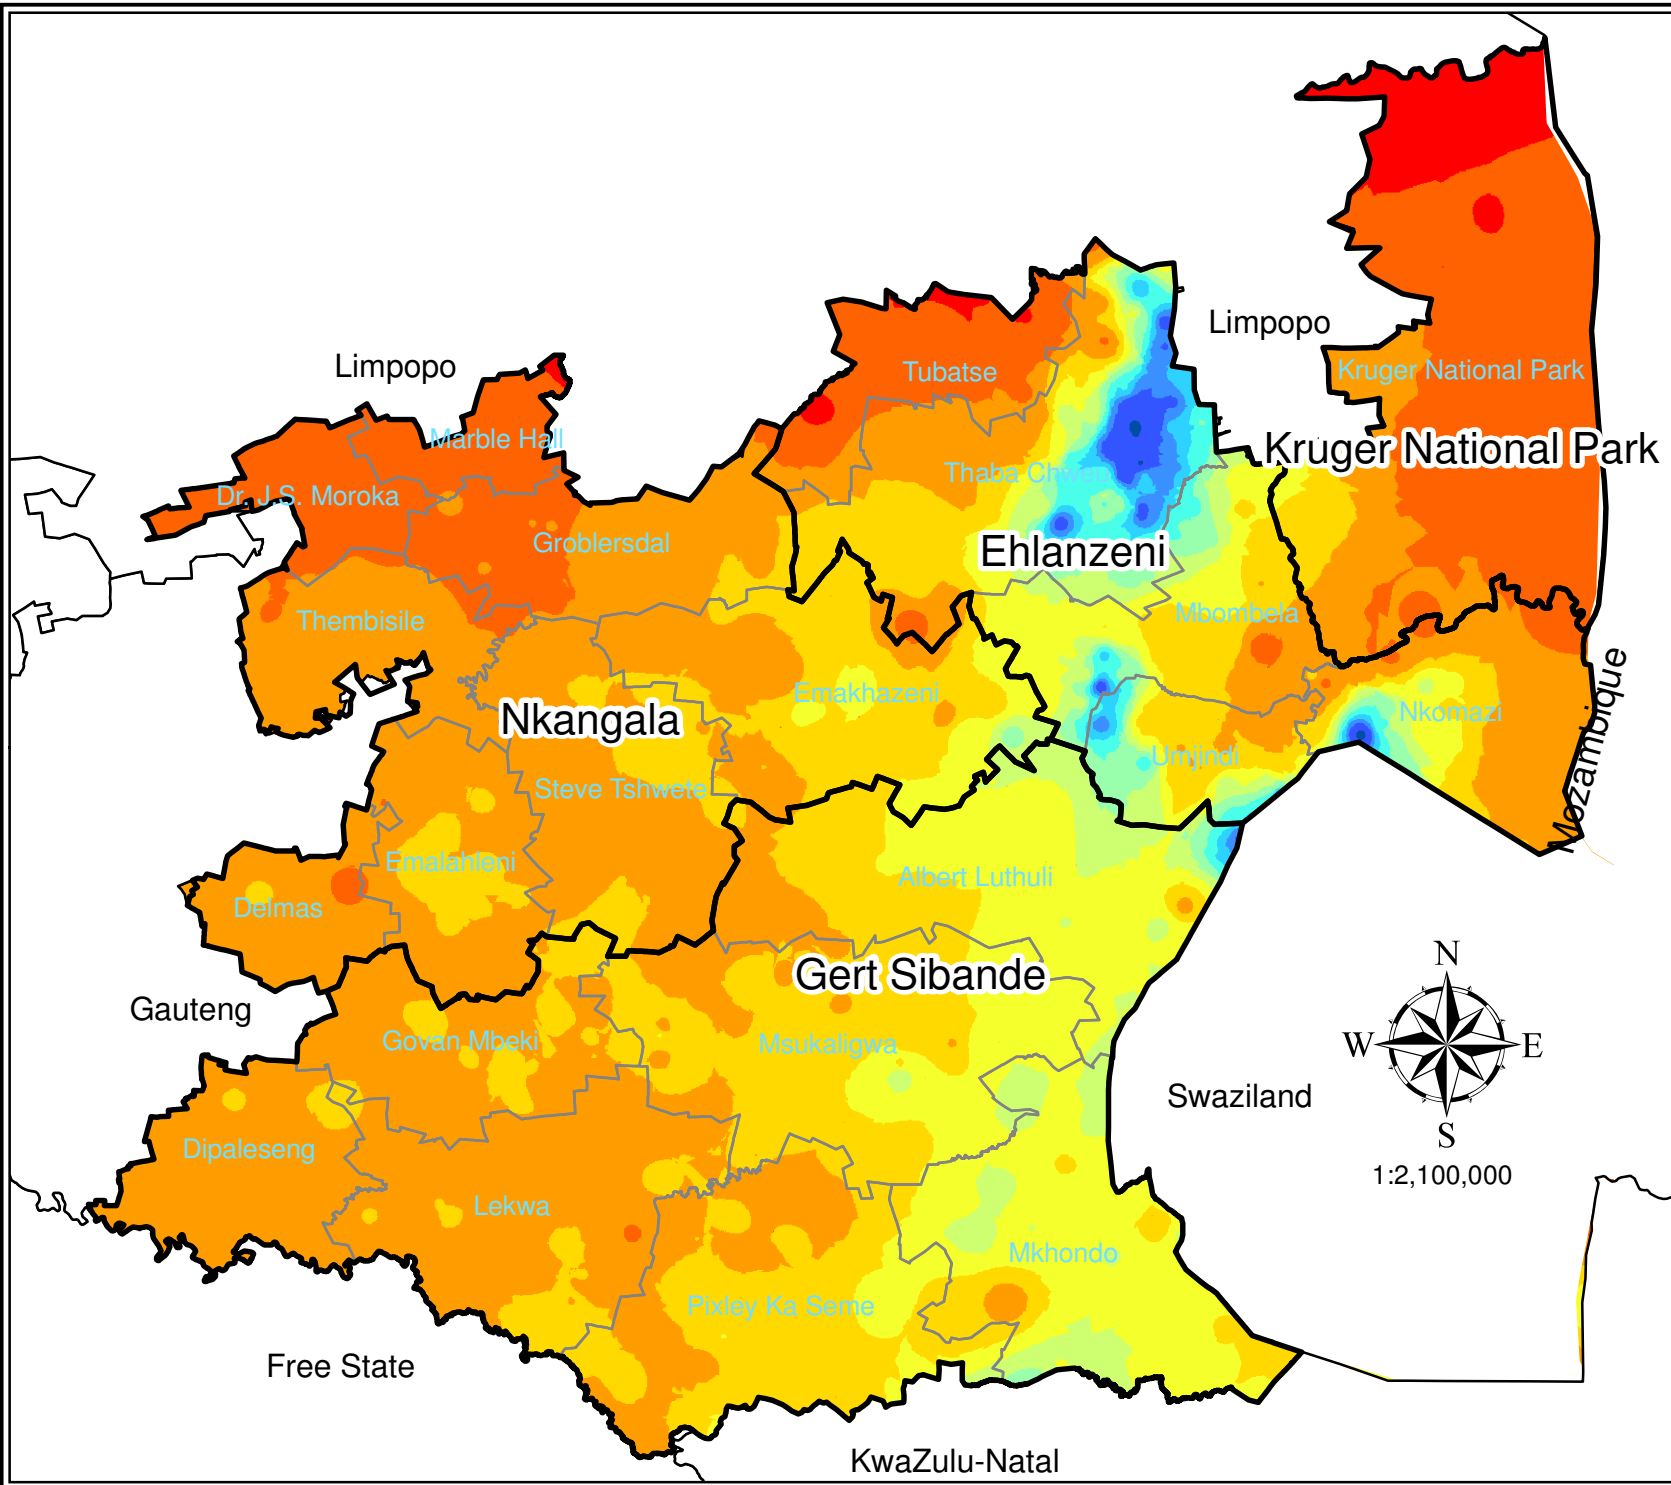

MPUMALANGA PROVINCE

Department of Agriculture
& Land Administration

Mpumalanga Province
Annual Rainfall

Legend
Rainfall (mm)

1:2,100,000

Compiled by:
Resource Management & Land Use Planning
DALA - Mpumalanga