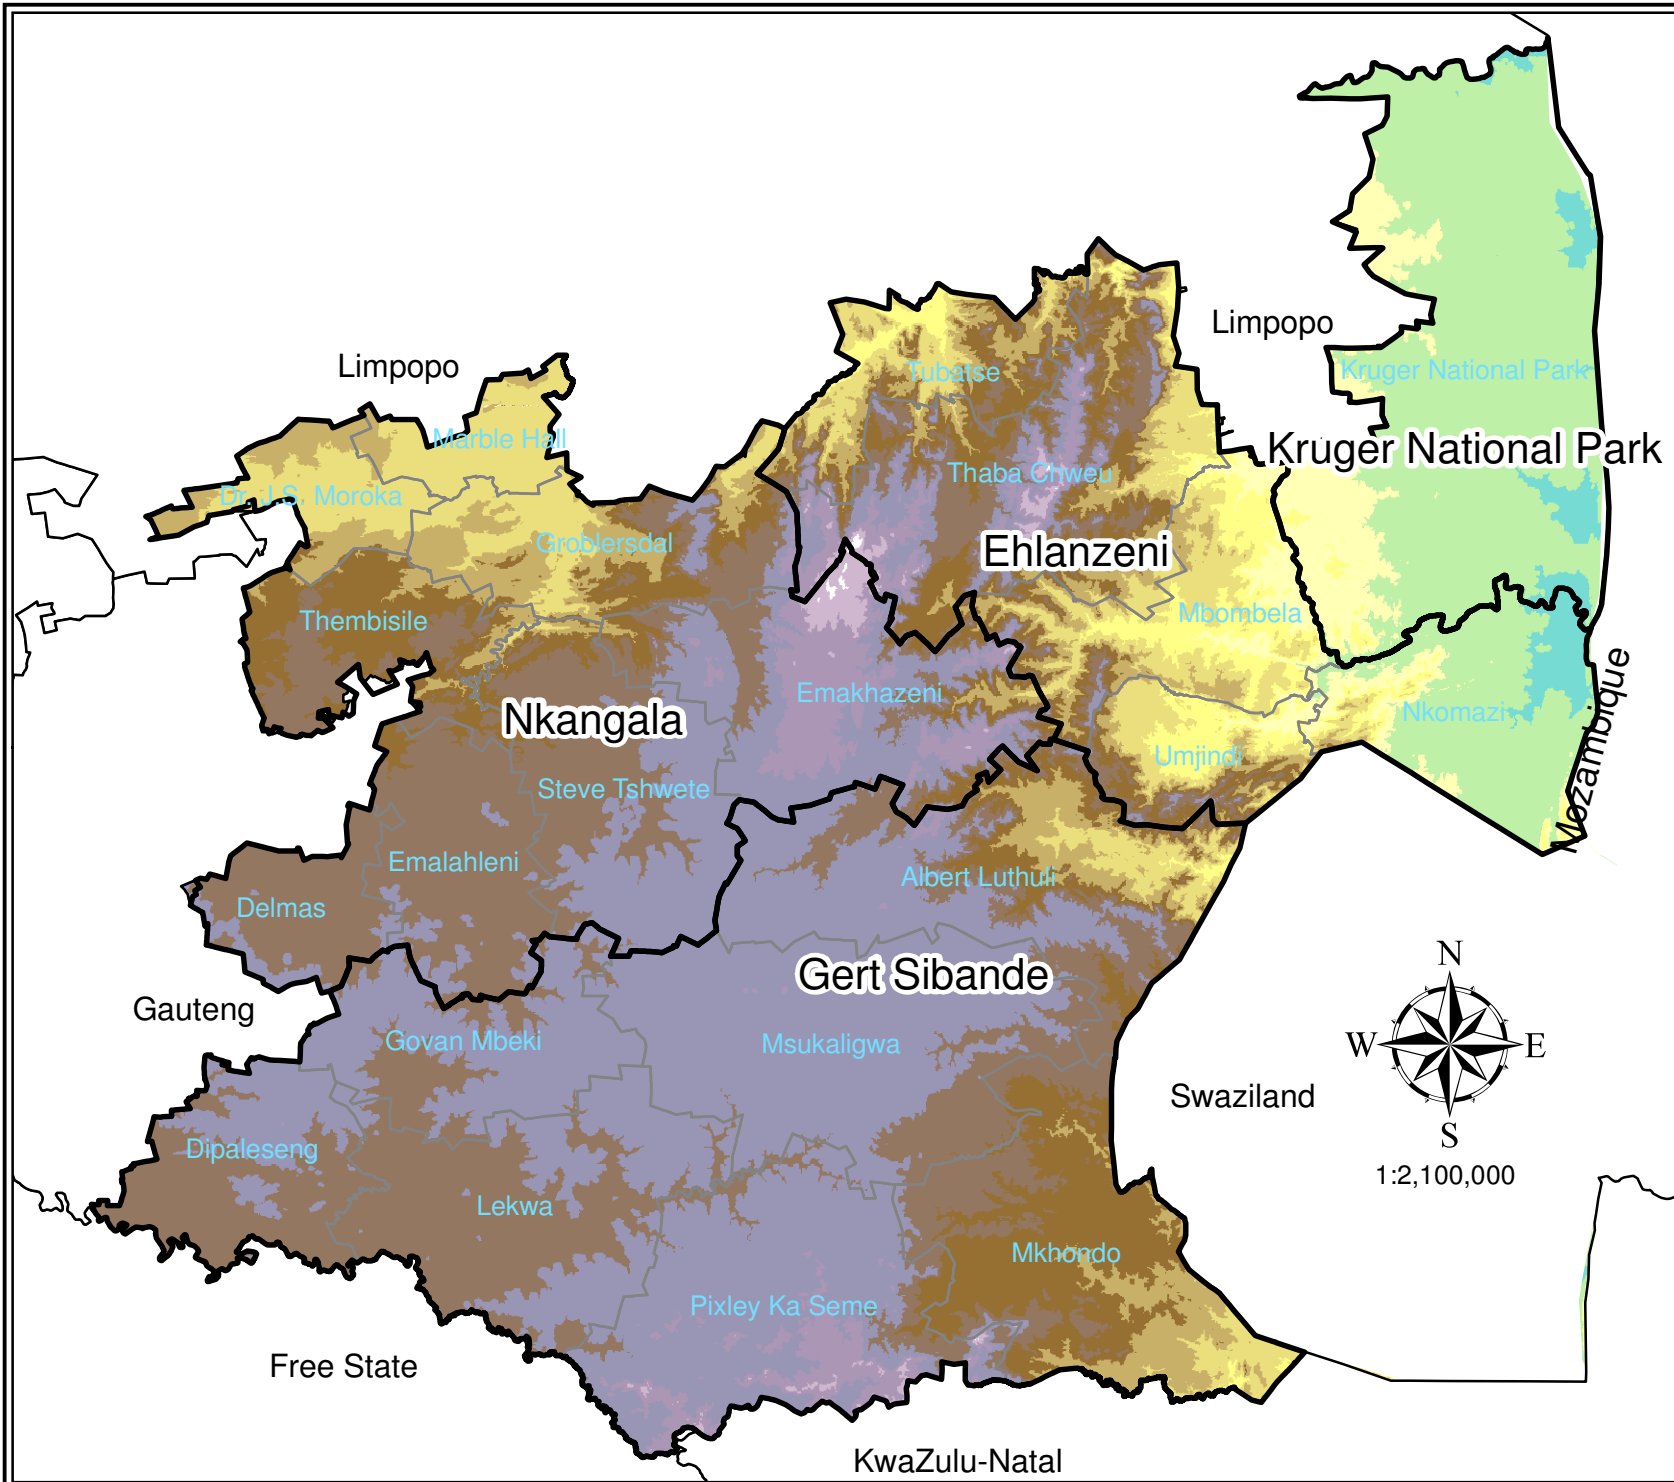

MPUMALANGA PROVINCE

Department of Agriculture
& Land Administration

Mpumalanga Province
Elevation Model

Legend

Elevation

	0 - 200
	201 - 400
	401 - 600
	601 - 800
	801 - 1,000
	1,001 - 1,200
	1,201 - 1,400
	1,401 - 1,600
	1,601 - 1,800
	1,801 - 2,000
	2,001 - 2,200
	2,201 - 2,400

Compiled by:
Resource Management & Land Use Planning
DALA - Mpumalanga