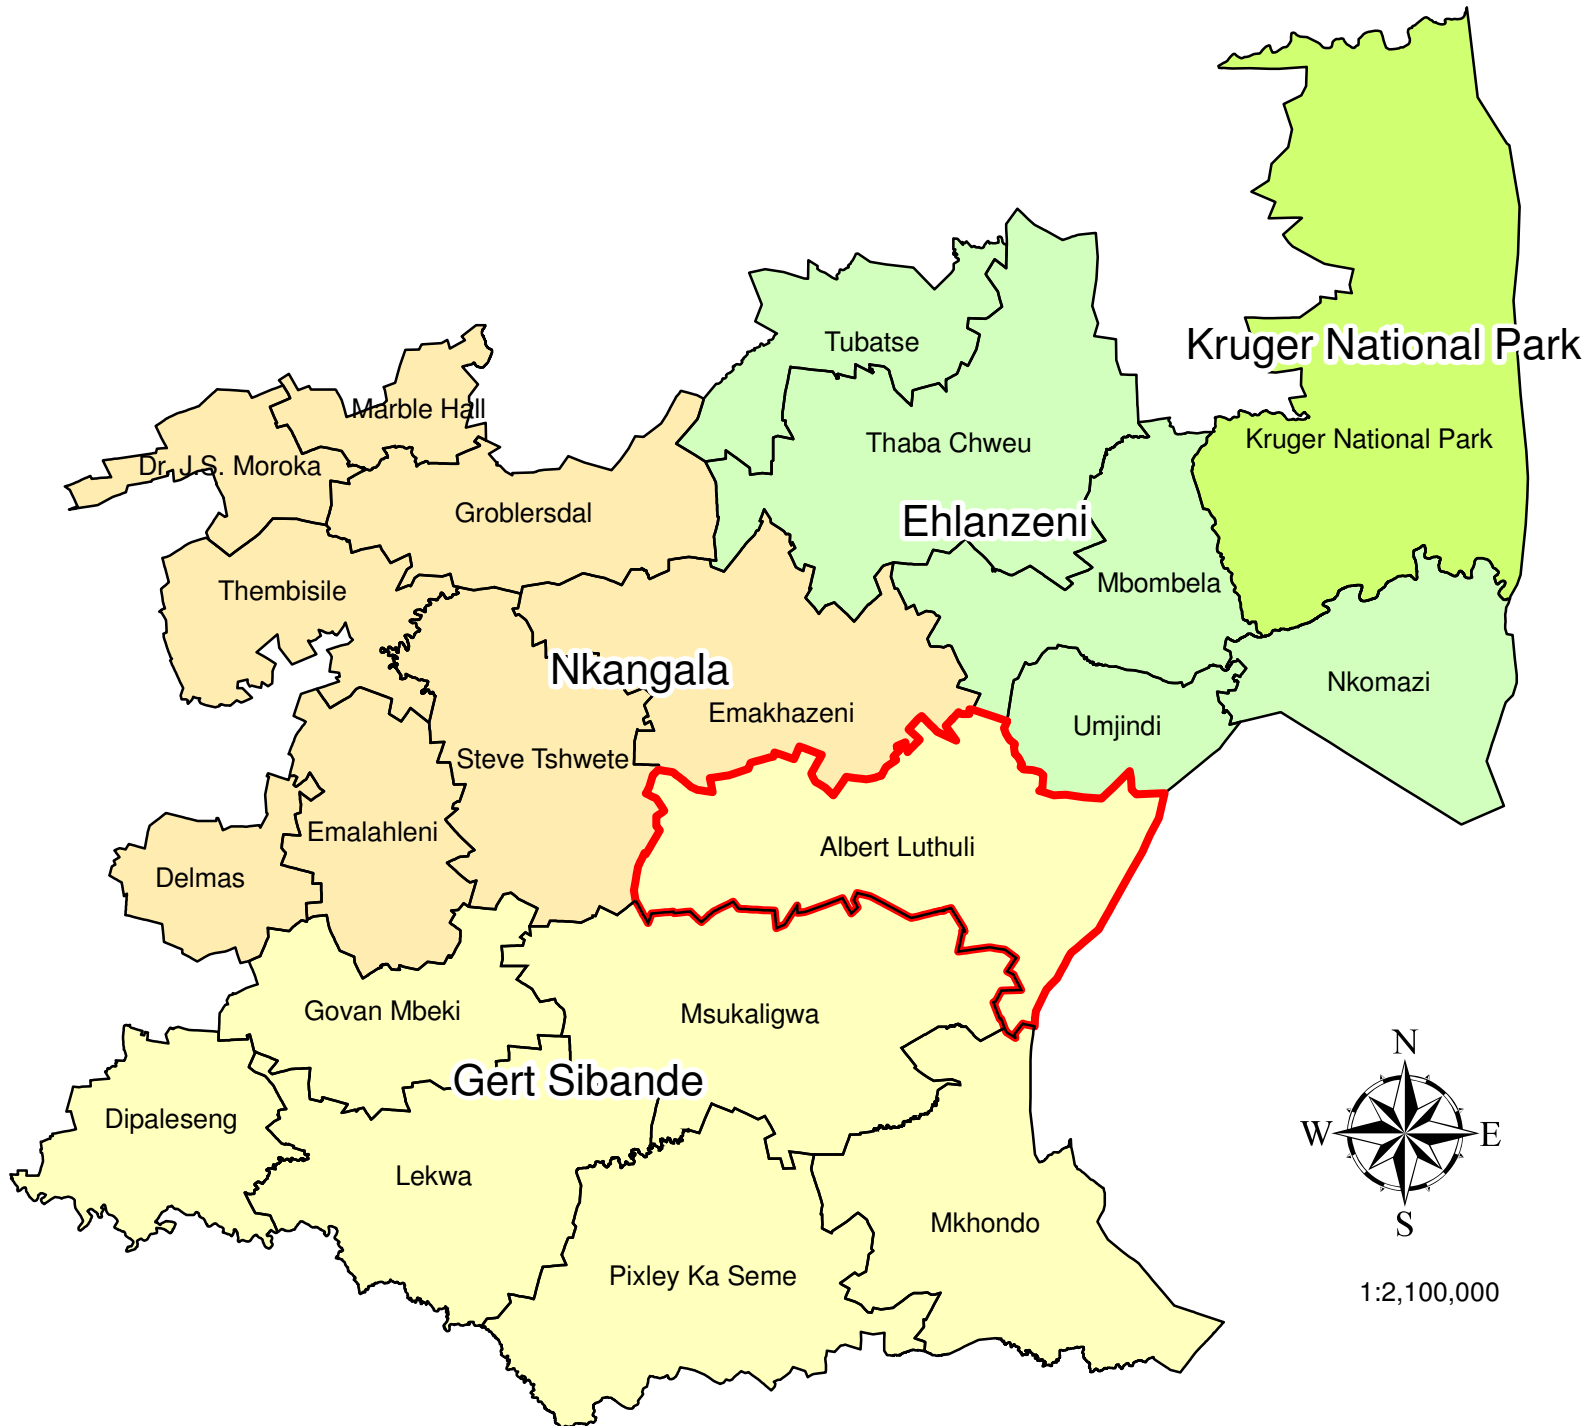

MPUMALANGA PROVINCE

Department of Agriculture
& Land Administration

Albert Luthuli Municipality
Location

Legend

Regions

-  Ehlanzeni
-  Gert Sibande
-  Kruger National Park
-  Nkangala

1:2,100,000

Compiled by:
Resource Management & Land Use Planning
DALA - Mpumalanga