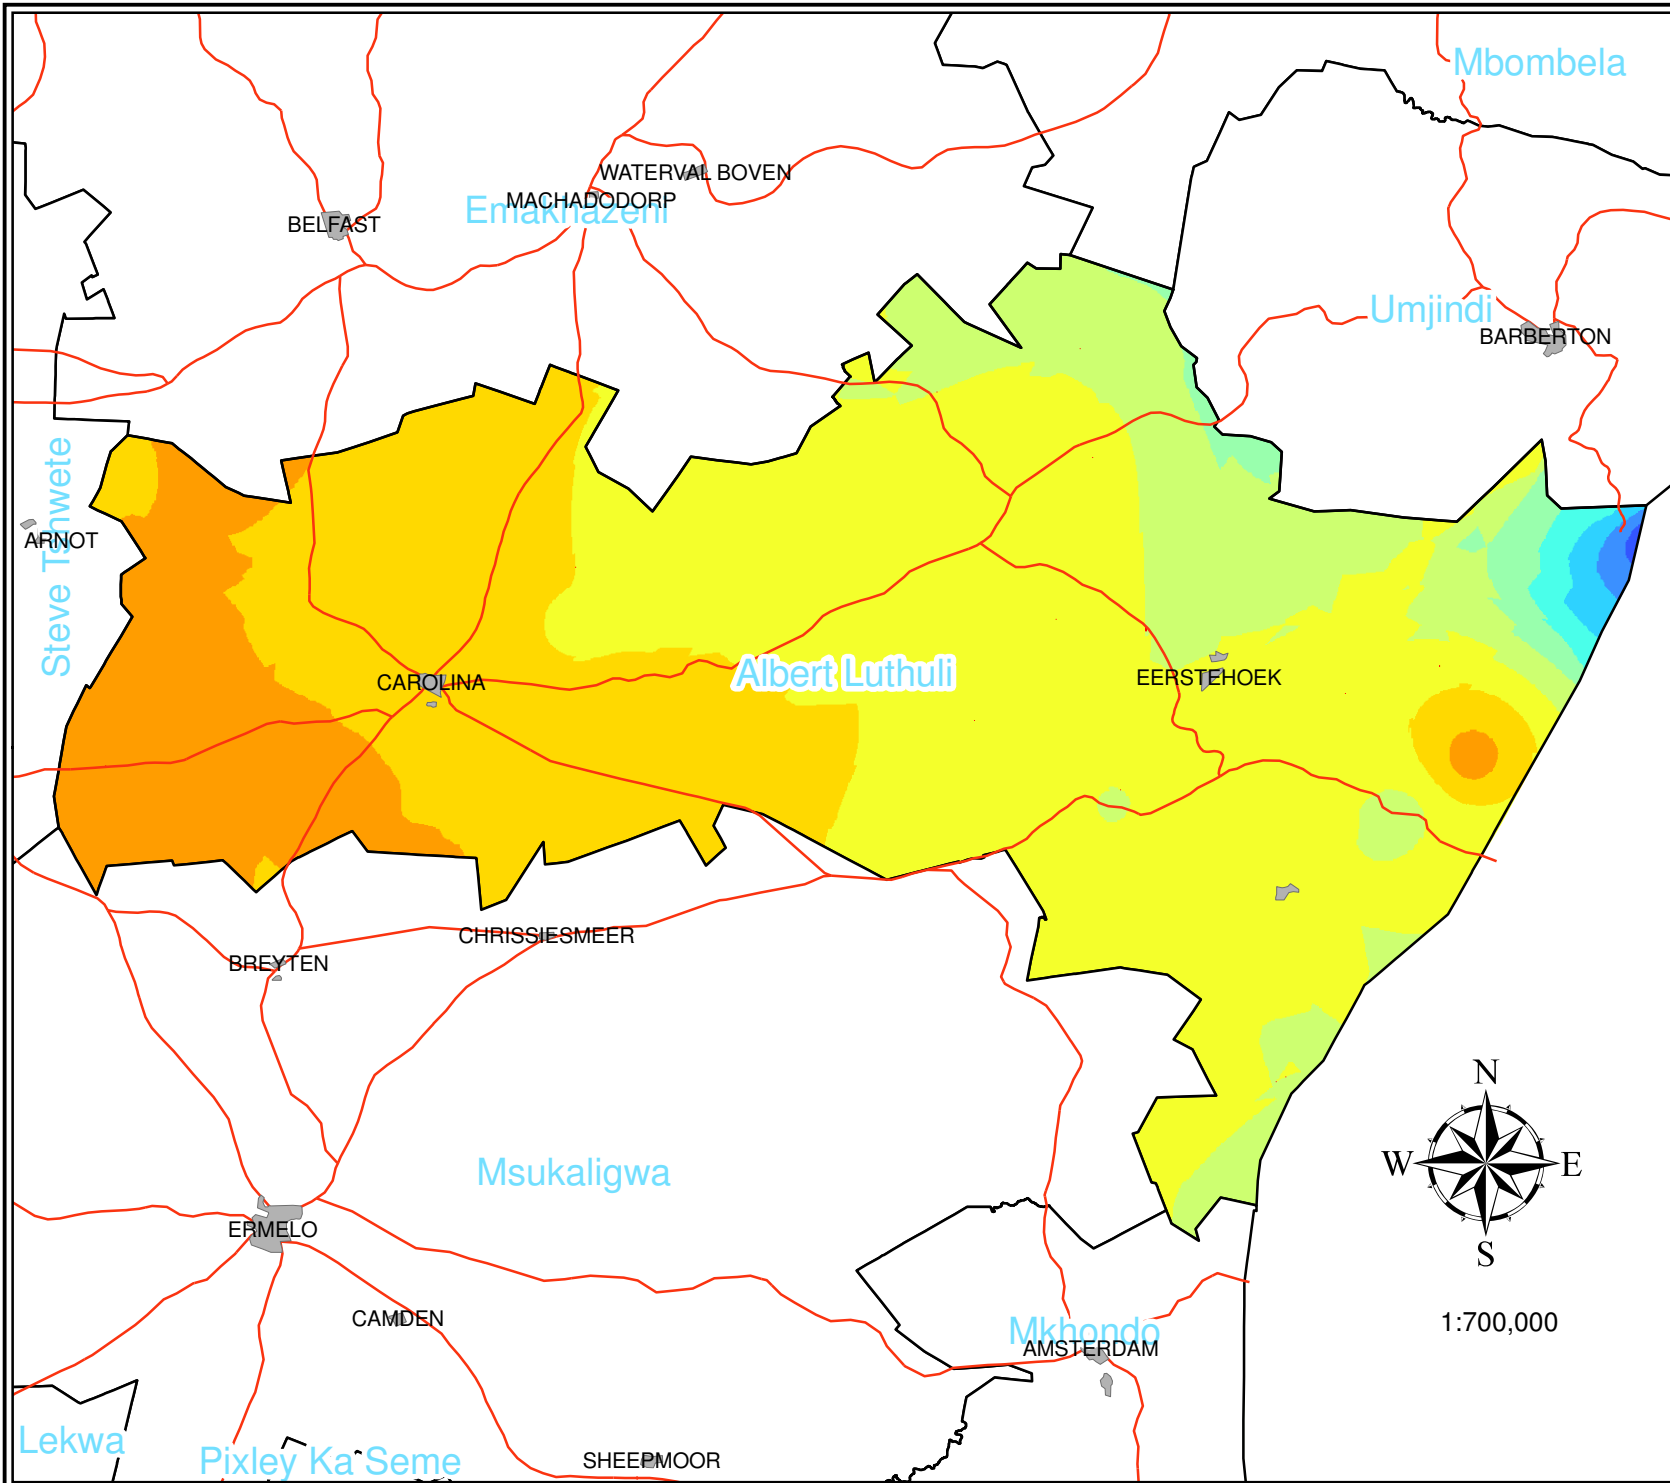

MPUMALANGA PROVINCE

Department of Agriculture
& Land Administration

Albert Luthuli Municipality
Annual Rainfall

Legend
Rainfall (mm)

1:700,000

Compiled by:
Resource Management & Land Use Planning
DALA - Mpumalanga