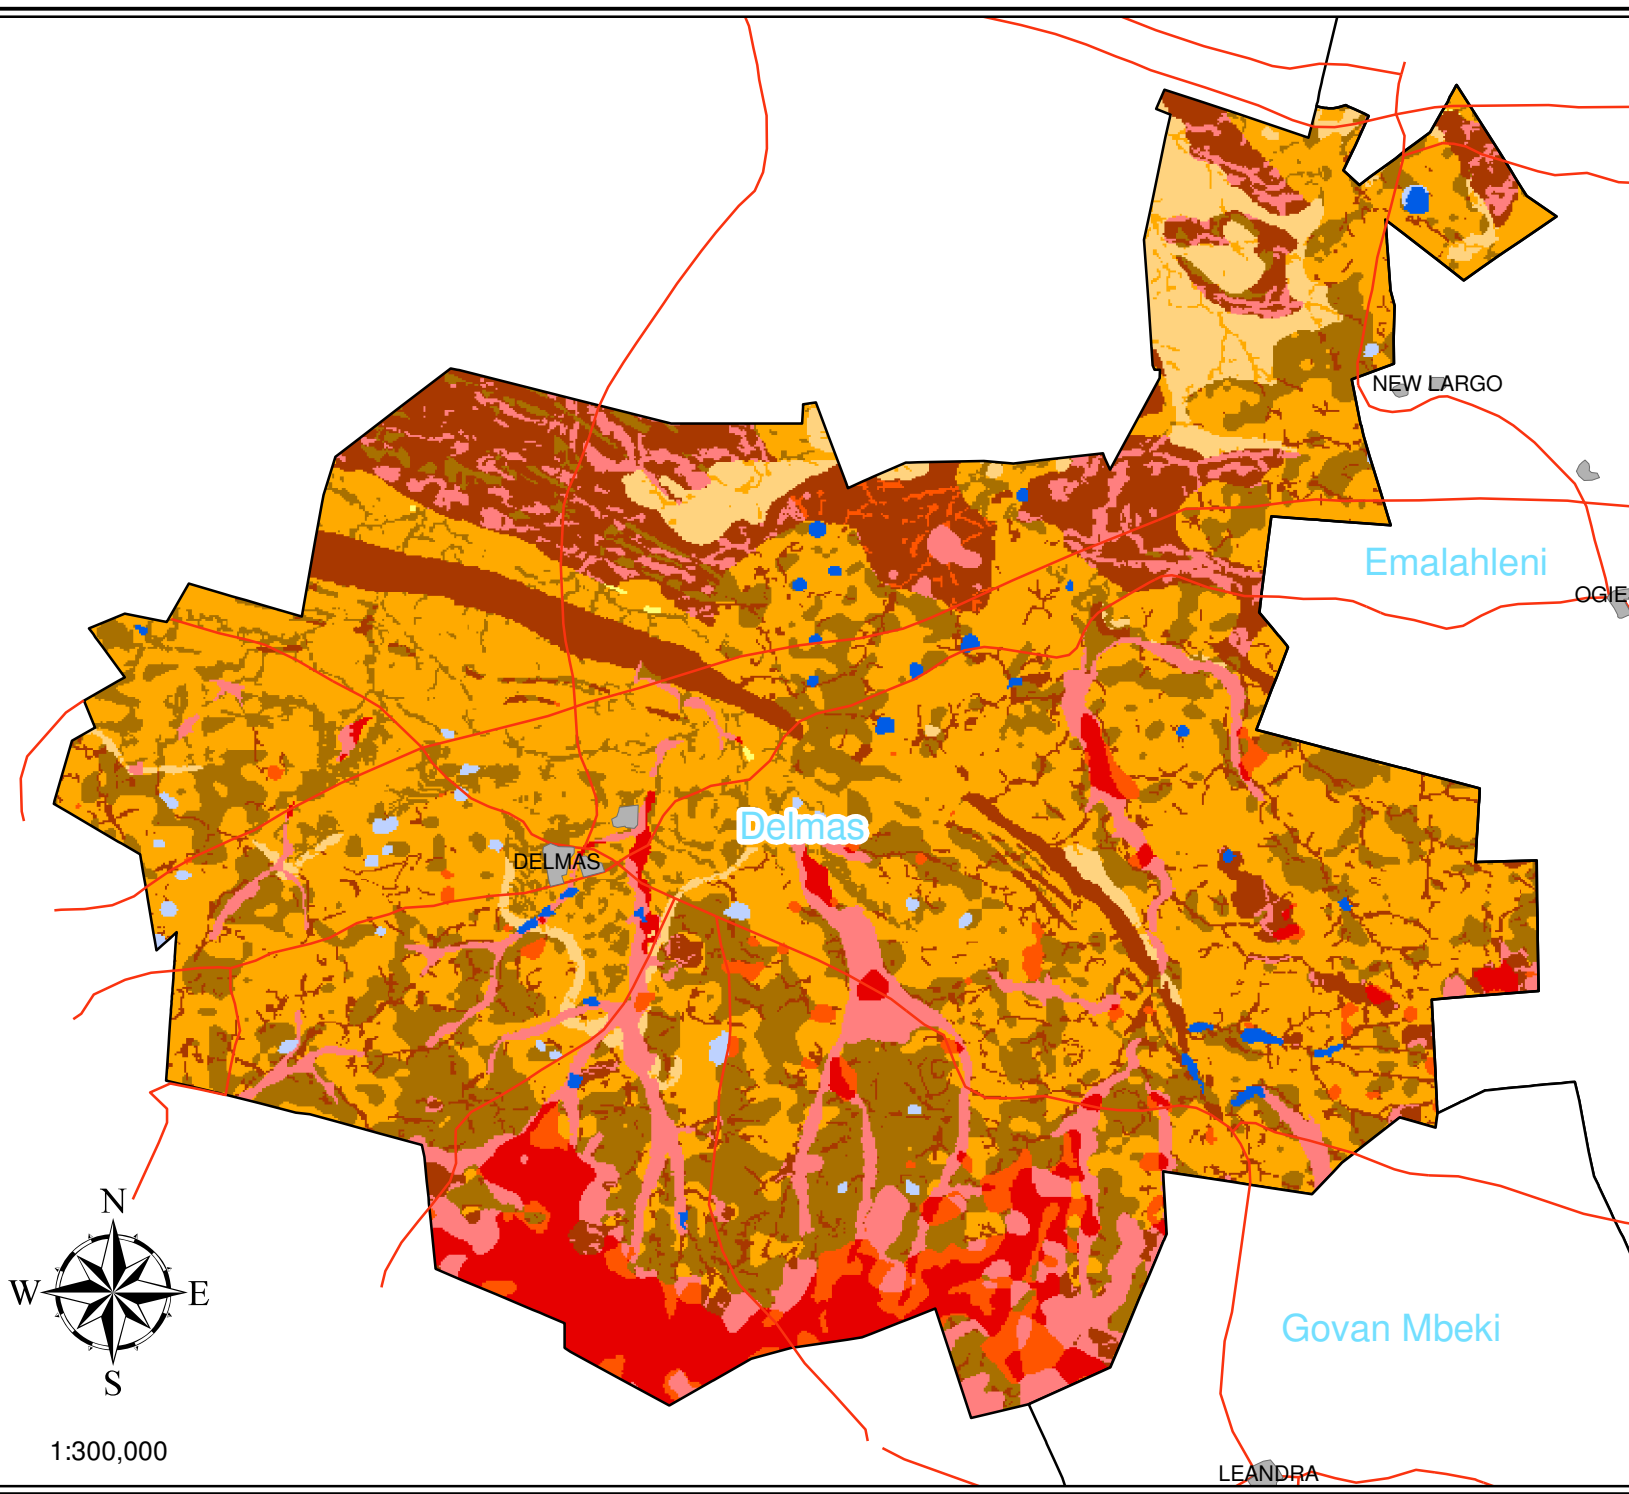

Delmas Municipality
Clay Contents

Legend
Clay Content Class

	Very Sandy
	Sandy
	Loamy Sand
	Sandy Loam
	Loam
	Loam & Clay
	Clayey
	Clay
	Very Clayey
	Non-perennial Pans
	Waterbodies

1:300,000