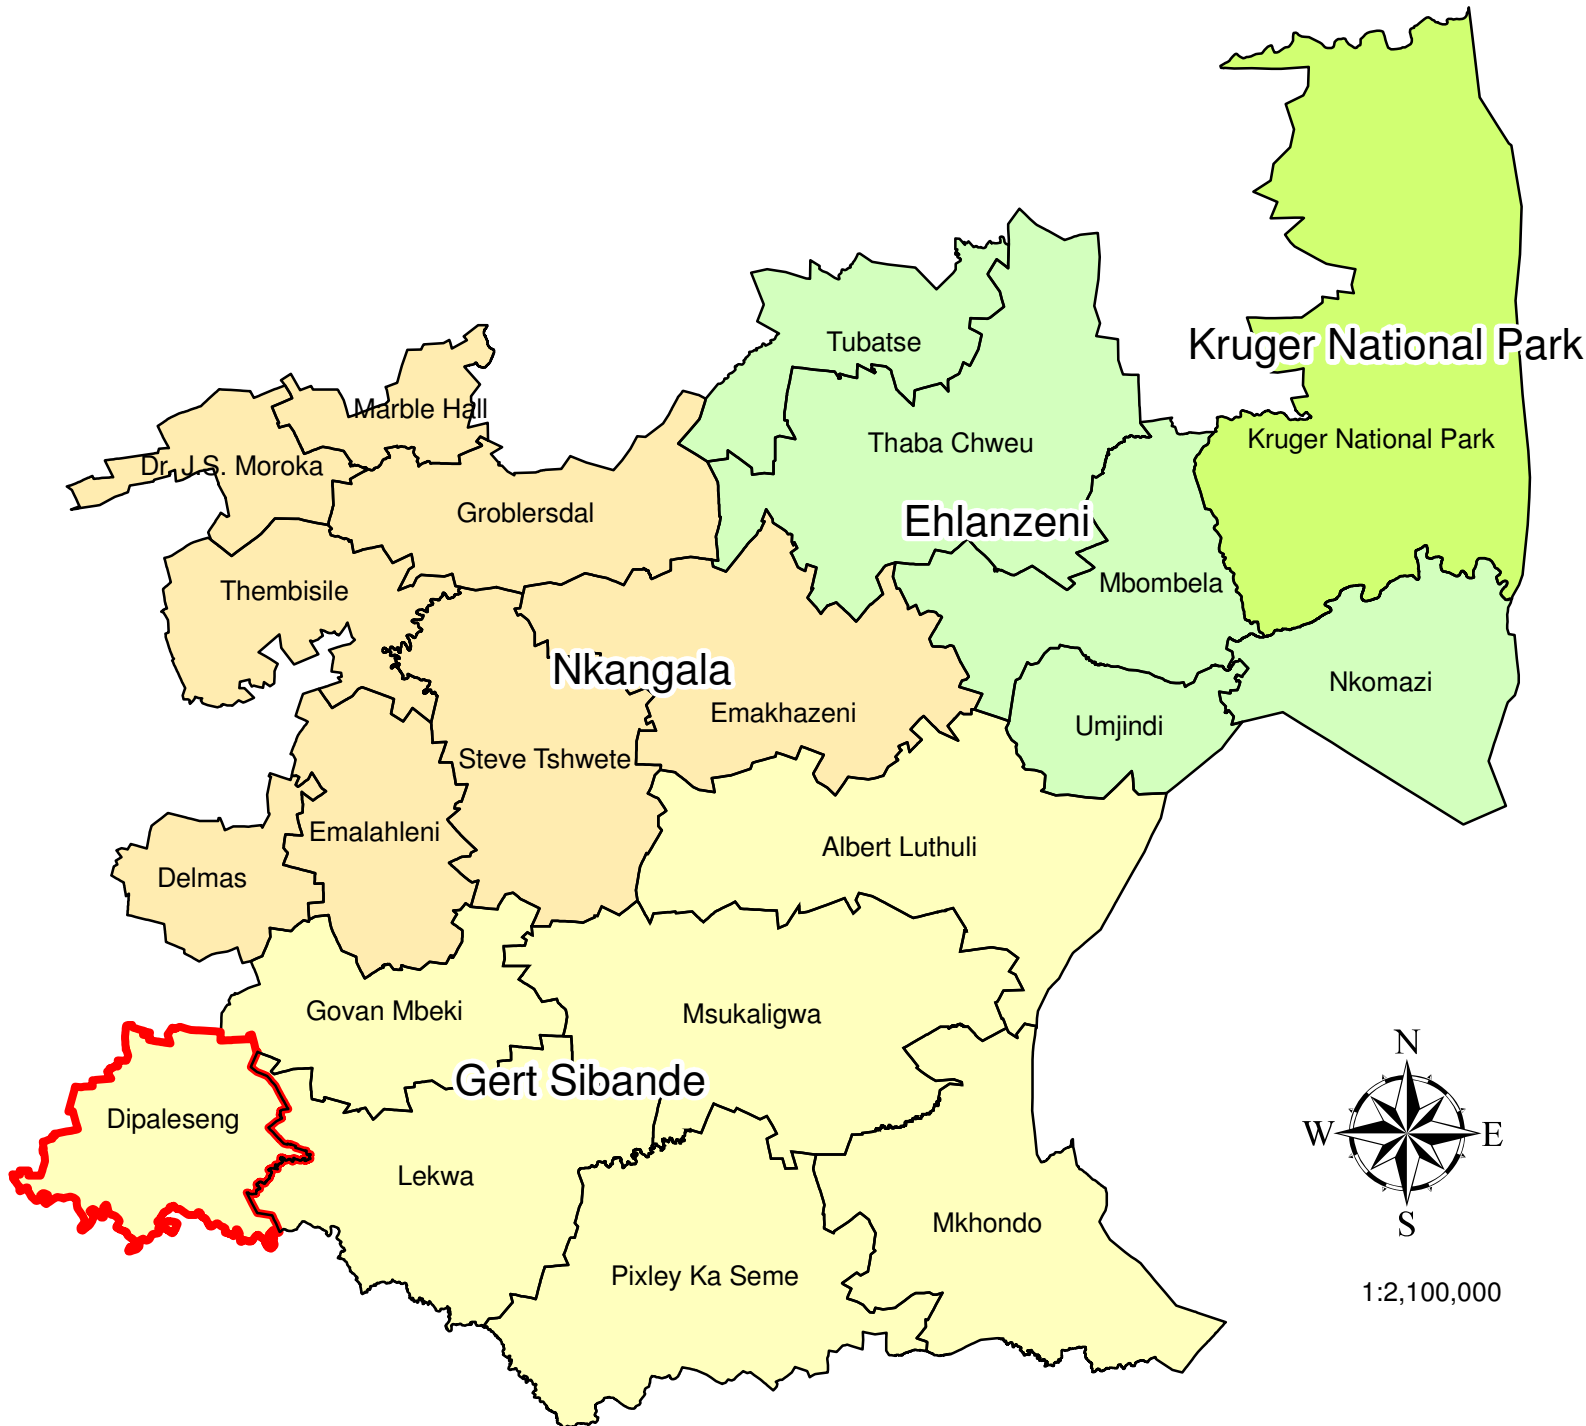

MPUMALANGA PROVINCE

Department of Agriculture
& Land Administration

Dipaleseng Municipality
Location

Legend

Regions

-  Ehlanzeni
-  Gert Sibande
-  Kruger National Park
-  Nkangala

1:2,100,000

Compiled by:
Resource Management & Land Use Planning
DALA - Mpumalanga