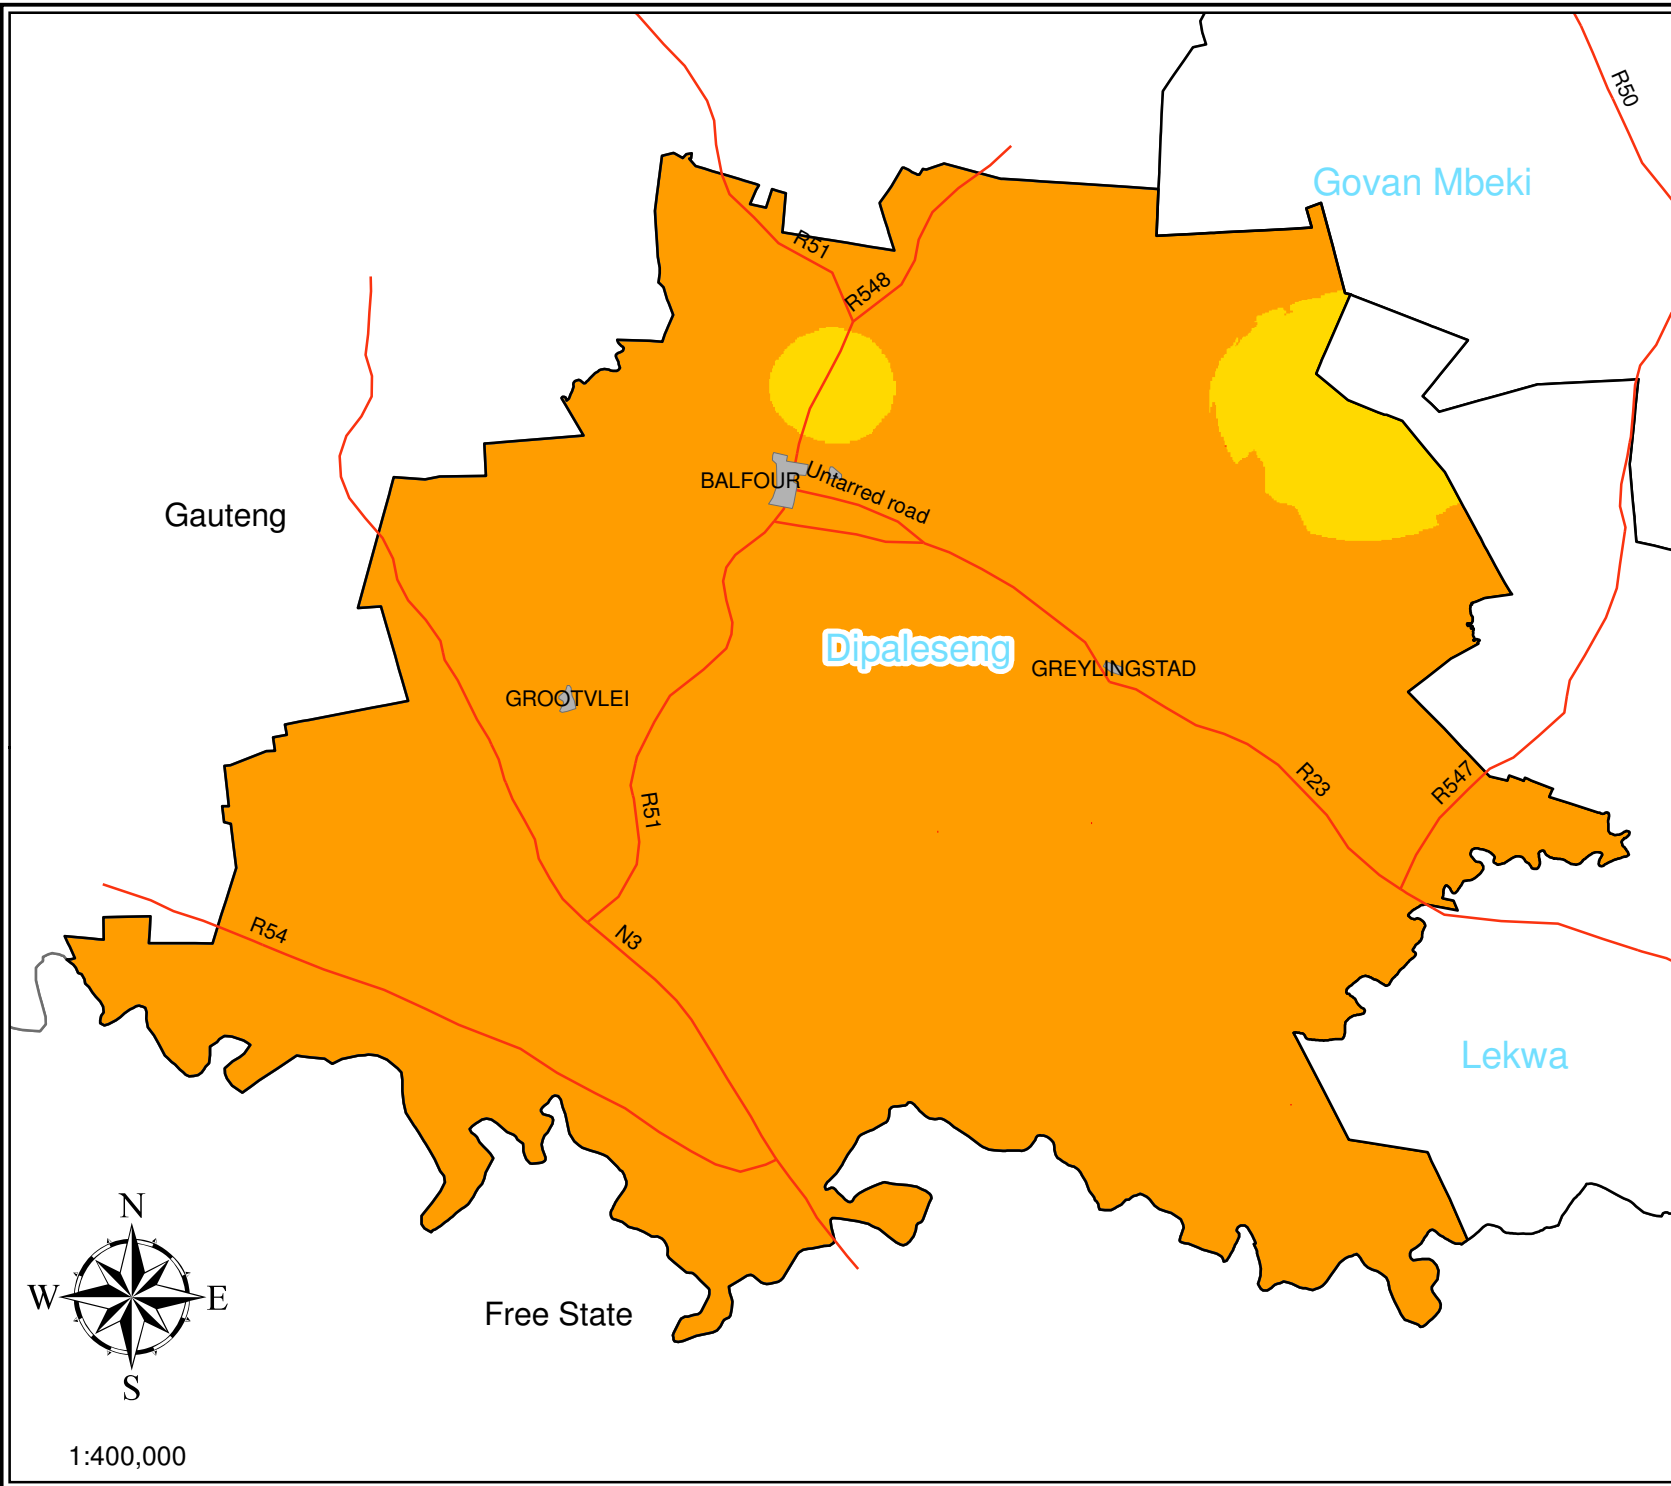

MPUMALANGA PROVINCE

Department of Agriculture
& Land Administration

Dipaleseng Municipality
Annual Rainfall

Legend
Rainfall (mm)

Compiled by:
Resource Management & Land Use Planning
DALA - Mpumalanga