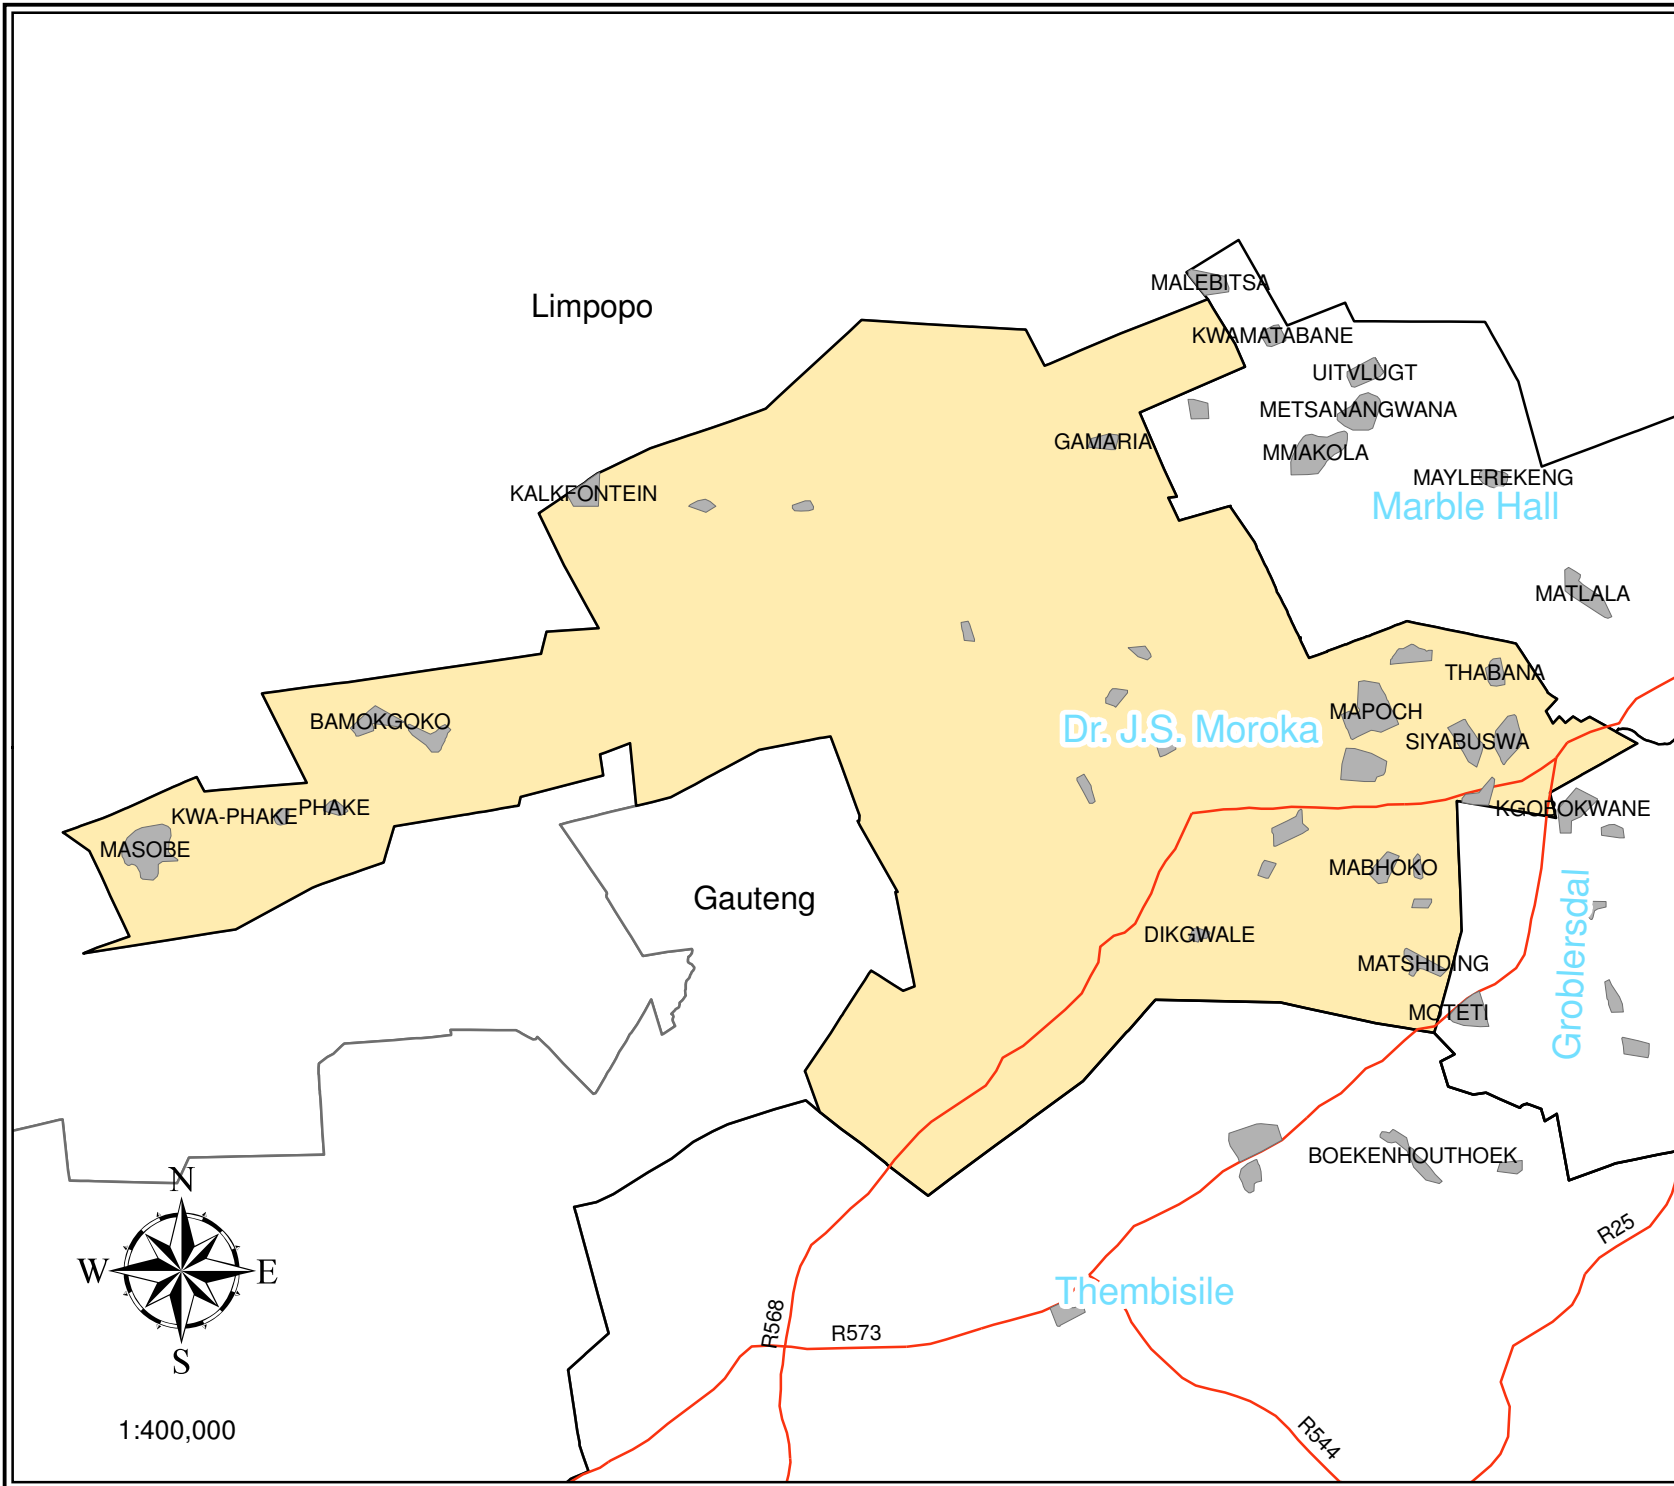

MPUMALANGA PROVINCE

Department of Agriculture & Land Administration

Dr.J.S. Moroka Municipality Infrastructure

Legend

- Roads
- Towns

Compiled by:  
Resource Management & Land Use Planning  
DALA - Mpumalanga