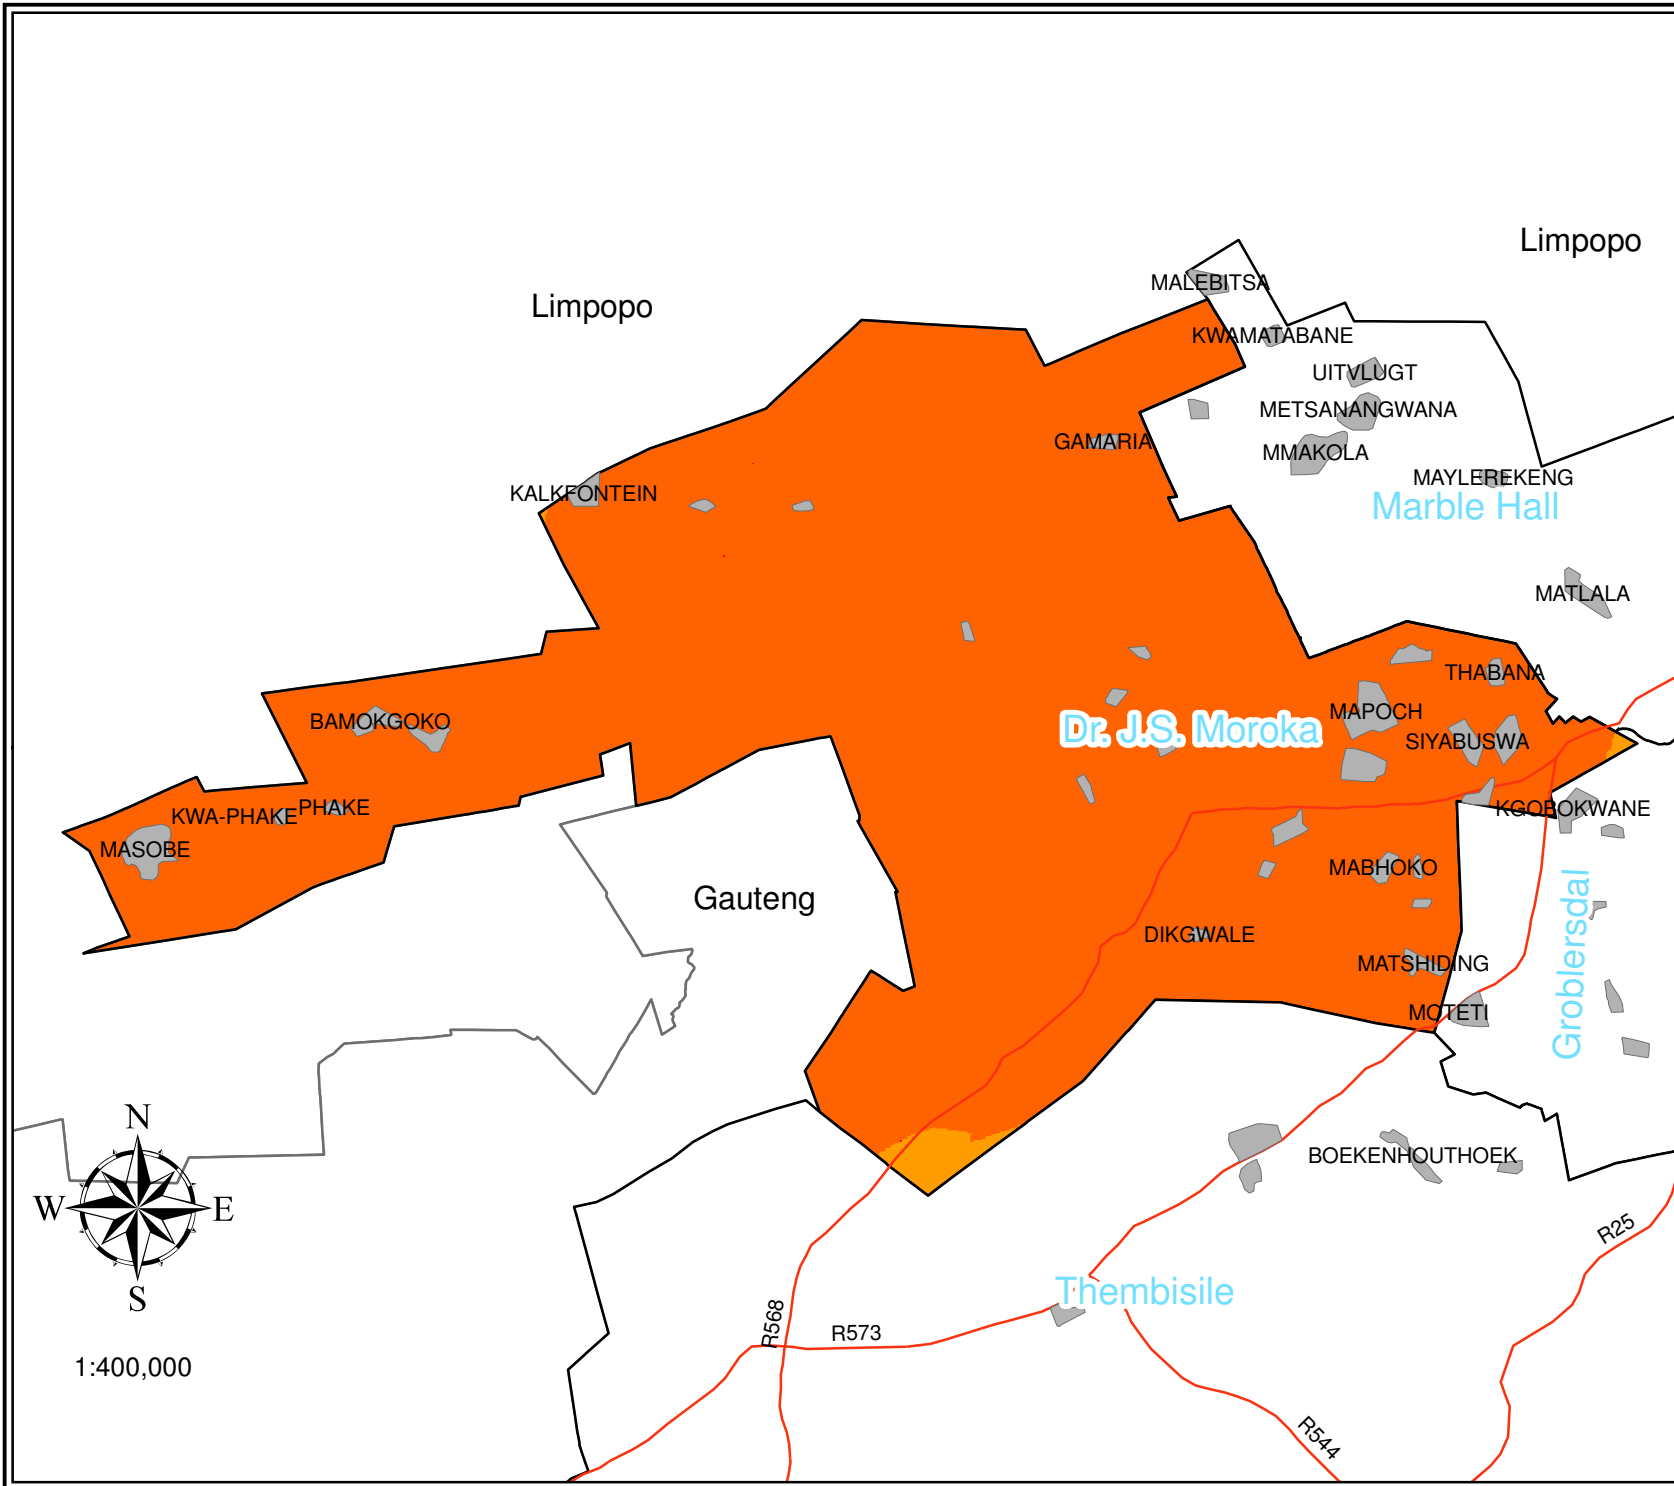

MPUMALANGA PROVINCE

Department of Agriculture  
& Land Administration

Dr.J.S. Moroka Municipality  
Annual Rainfall

**Legend**  
Rainfall (mm)

Compiled by:  
Resource Management & Land Use Planning  
DALA - Mpumalanga