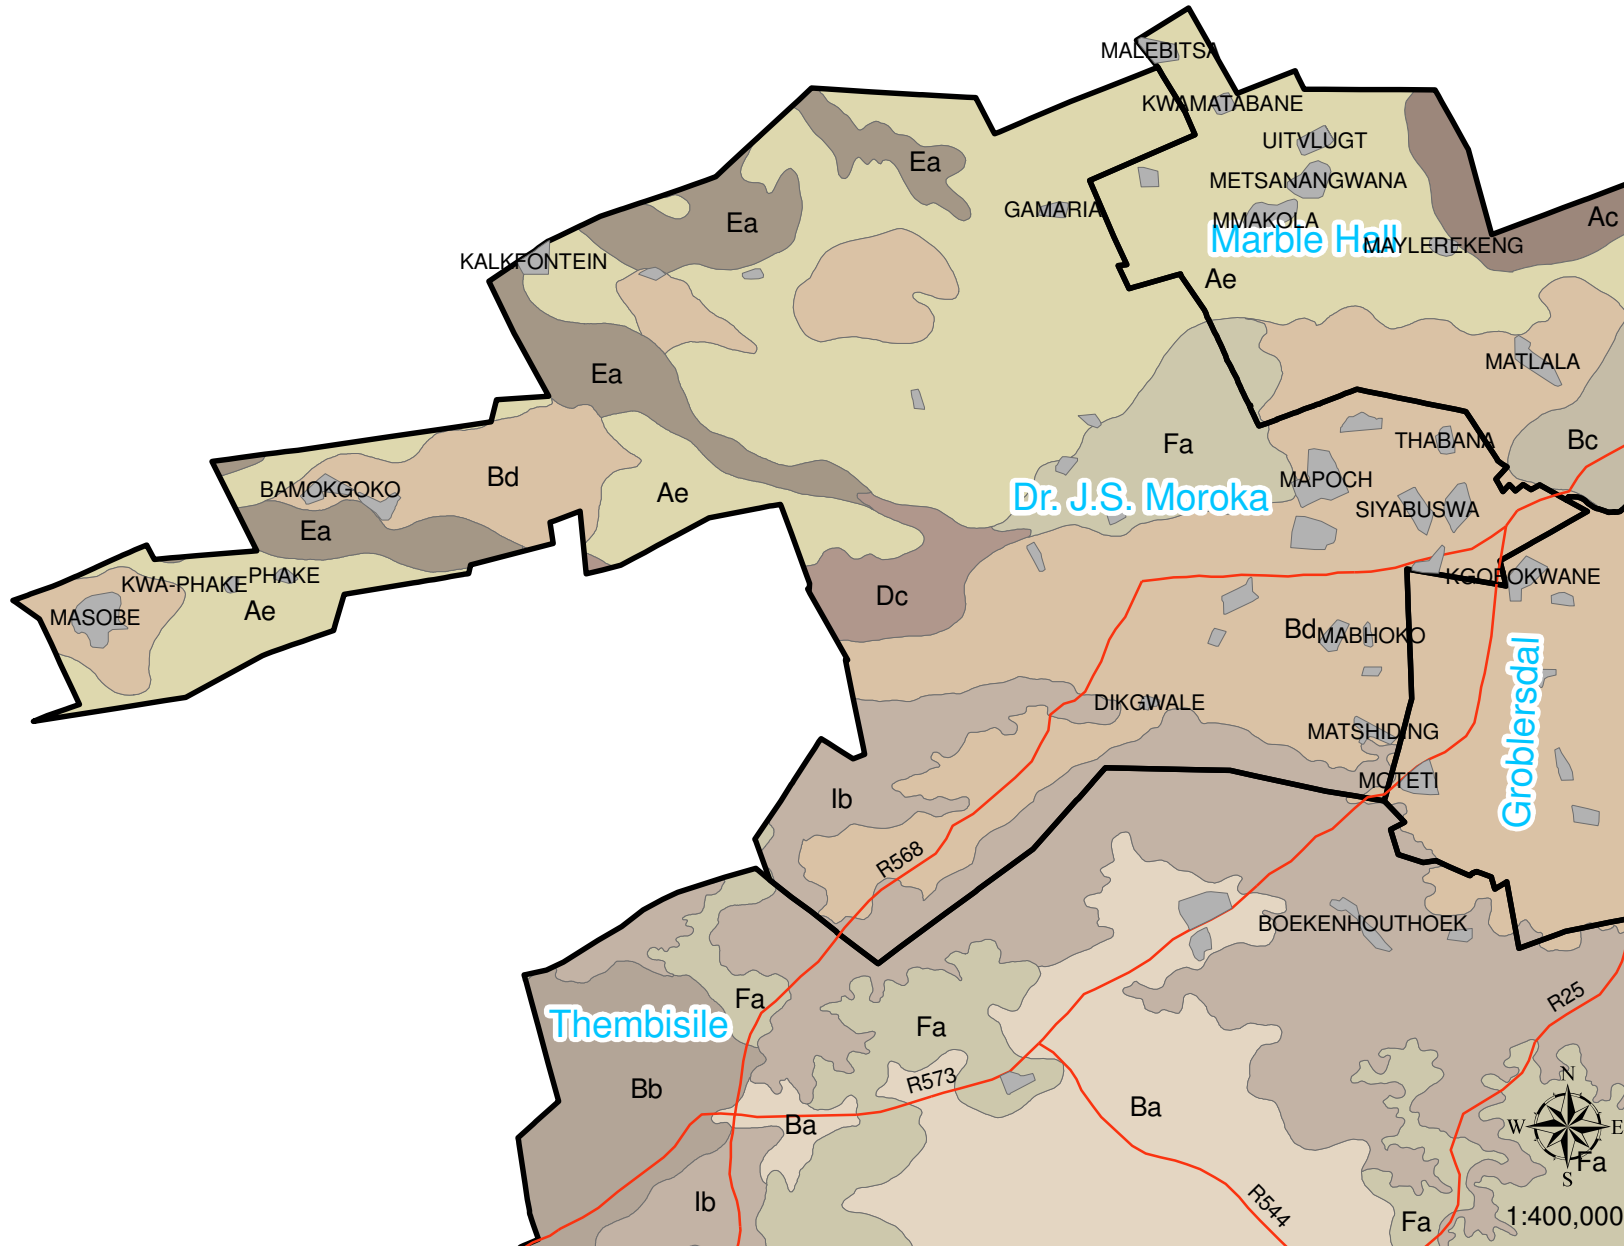

MPUMALANGA PROVINCE

Department of Agriculture
& Land Administration

Broad Soil Types
(Land Type)

Legend
Land Type

- Ab
- Ac
- Ad
- Ae
- Ah
- Ba
- Bb
- Bc
- Bd
- Ca
- Da
- Dc
- Ea
- Fa
- Fb
- Hb
- Ib
- Ic

Compiled by:
Resource Management & Land Use Planning
DALA - Mpumalanga