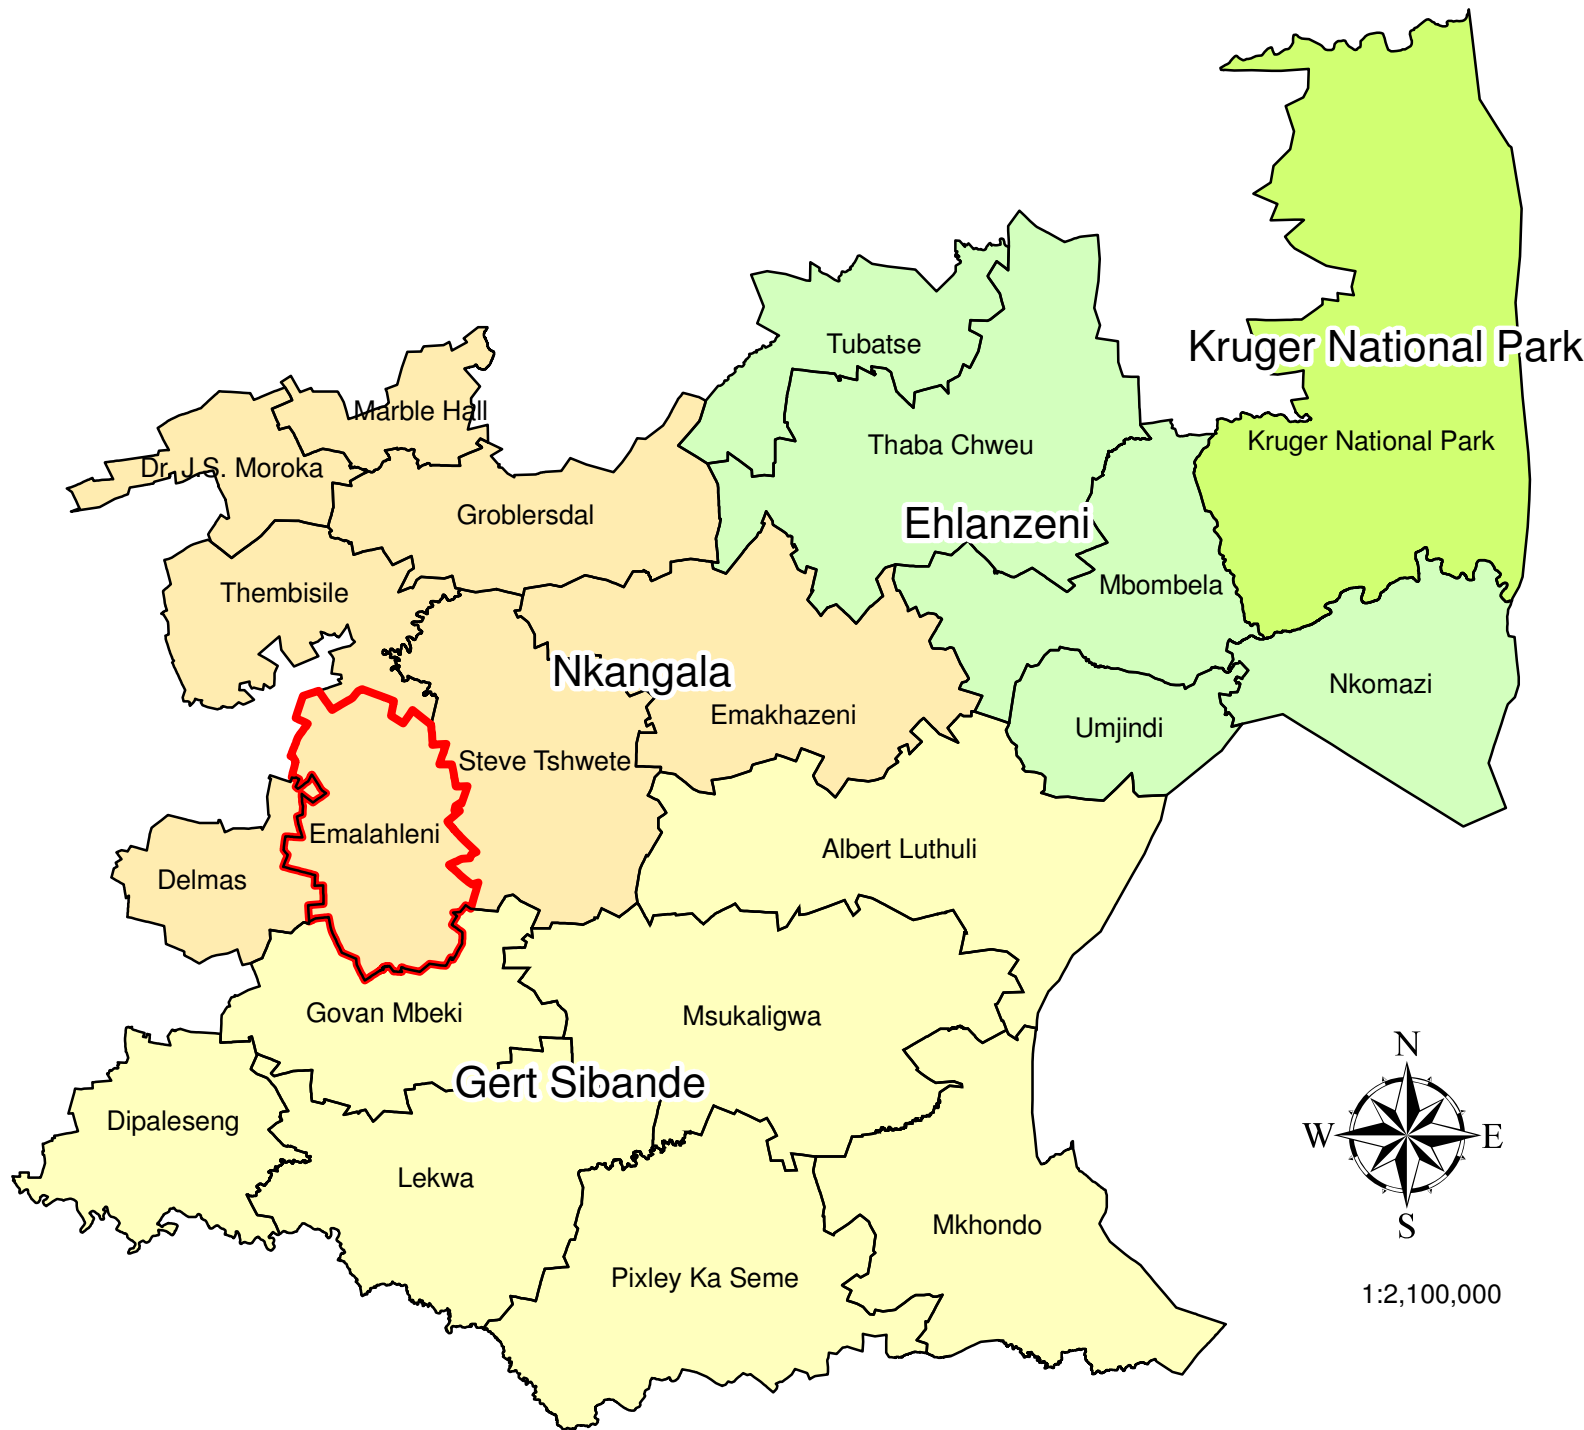

MPUMALANGA PROVINCE

Department of Agriculture
& Land Administration

Emalahleni Municipality
Location

Legend

Regions

-  Ehlanzeni
-  Gert Sibande
-  Kruger National Park
-  Nkangala

1:2,100,000

Compiled by:
Resource Management & Land Use Planning
DALA - Mpumalanga