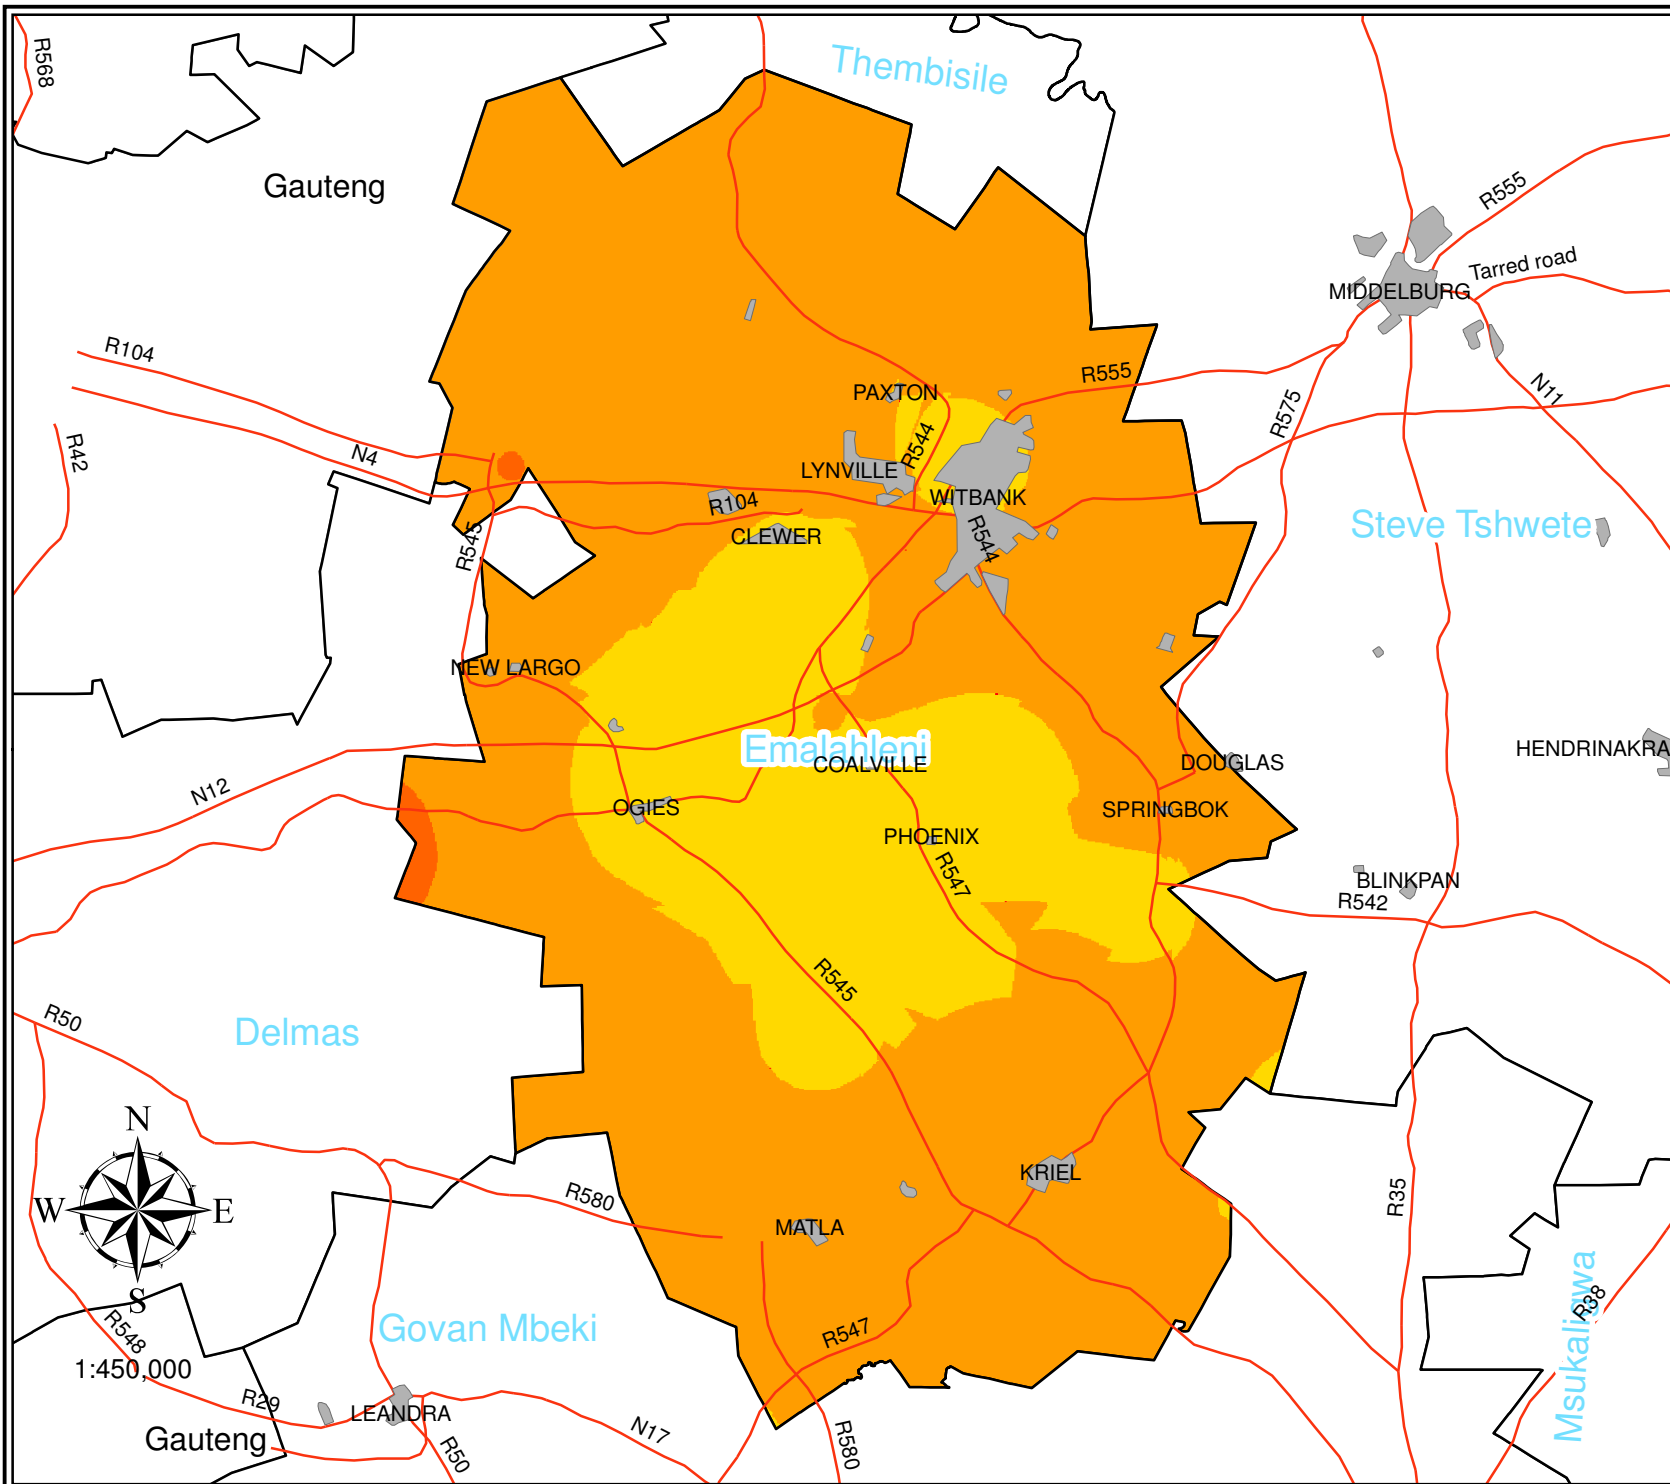

MPUMALANGA PROVINCE

Department of Agriculture  
& Land Administration

Emalahleni Municipality  
Annual Rainfall

**Legend**  
Rainfall (mm)

Compiled by:  
Resource Management & Land Use Planning  
DALA - Mpumalanga