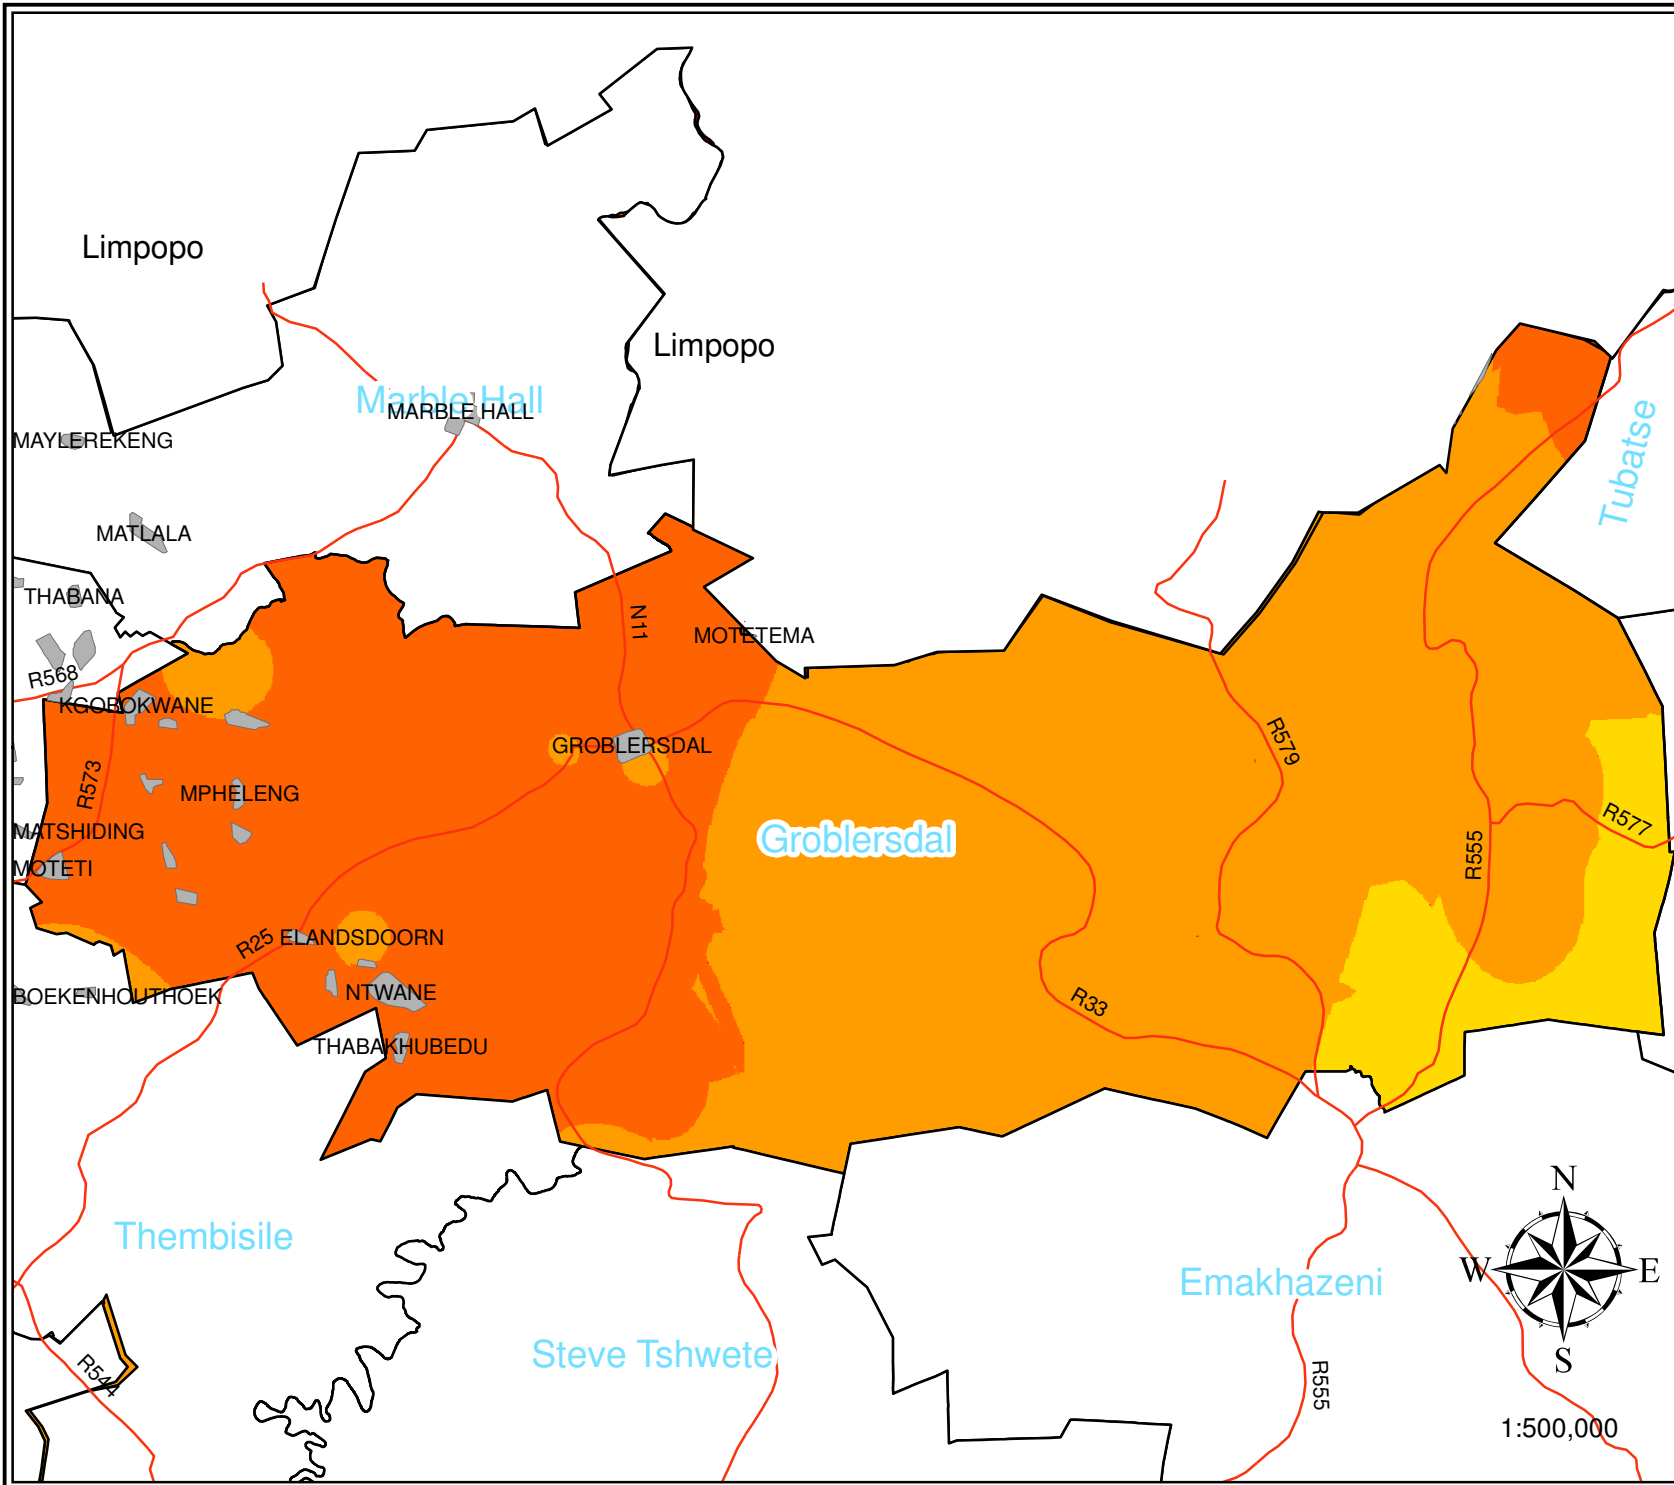

Groblersdal Municipality Annual Rainfall

Legend
Rainfall (mm)

1:500,000